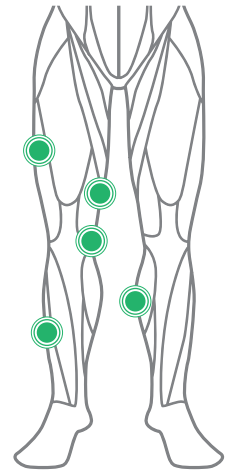

COMPRESSION BOOTS

(LEG RECOVERY BENEFITS)

- Improves blood circulation
- Reduces muscle soreness
- Accelerates recovery after training
- Decreases swelling & fatigue
- Feels amazing – like a pro massage