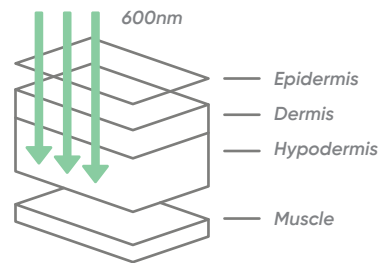

RELAX ZONE OPENING 2026

Exclusive wellness for ELEVATE members

RED LIGHT THERAPY

FACE TREATMENT - 600NM BENEFITS

- Stimulates collagen production for smoother skin
- Reduces fine lines and wrinkles
- Improves circulation for natural glow
- Calms inflammation & redness
- Supports skin healing & recovery