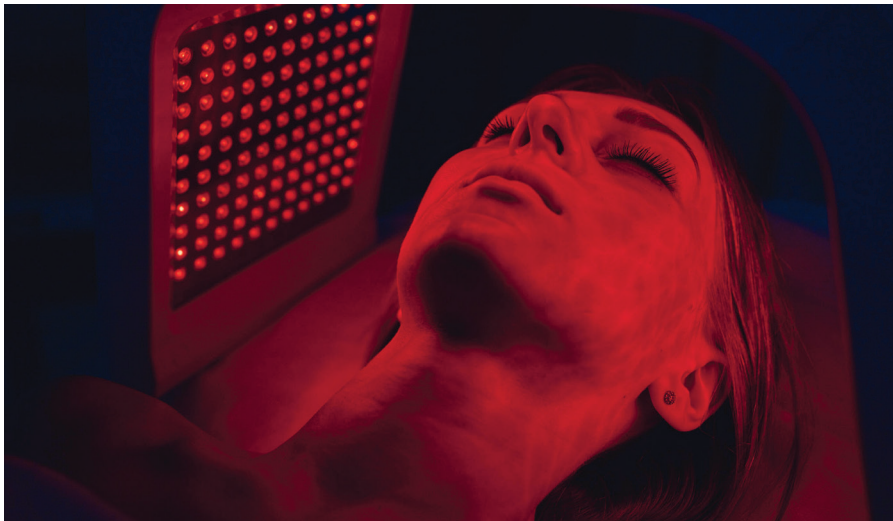

RELAX ZONE OPENING 2026

Exclusive wellness for ELEVATE members

RED LIGHT THERAPY

FACE TREATMENT - 600NM BENEFITS

- Stimulates collagen production for smoother skin
- Reduces fine lines and wrinkles
- Improves circulation for natural glow
- Calms inflammation & redness
- Supports skin healing & recovery

Step into our Relax Zone, recline in massage chairs, slide into compression boots, and soak in the glow of red light therapy. Only for ELEVATE members.

COMPRESSION BOOTS

(LEG RECOVERY BENEFITS)

- Improves blood circulation
- Reduces muscle soreness
- Accelerates recovery after training
- Decreases swelling & fatigue
- Feels amazing – like a pro massage