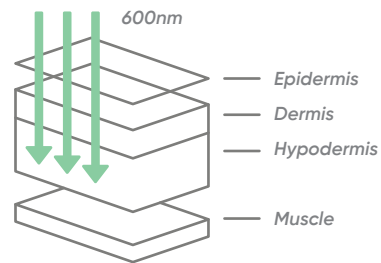

RELAX ZONE OPENING 2026

Exclusive wellness for ELEVATE members

RED LIGHT THERAPY

FACE TREATMENT - 600NM BENEFITS

- Stimulates collagen production for smoother skin
- Reduces fine lines and wrinkles
- Improves circulation for natural glow
- Calms inflammation & redness
- Supports skin healing & recovery