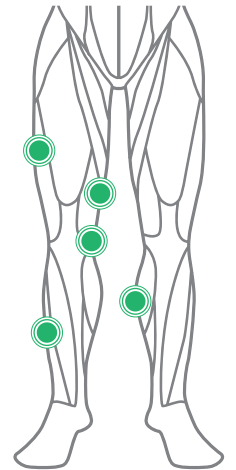

COMPRESSION BOOTS

(LEG RECOVERY BENEFITS)

- Improves blood circulation
- Reduces muscle soreness
- Accelerates recovery after training
- Decreases swelling & fatigue
- Feels amazing – like a pro massage