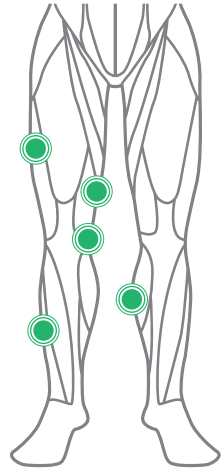

Step into our Relax Zone, recline in massage chairs, slide into compression boots, and soak in the glow of red light therapy. Only for ELEVATE members.

COMPRESSION BOOTS

(LEG RECOVERY BENEFITS)

- Improves blood circulation
- Reduces muscle soreness
- Accelerates recovery after training
- Decreases swelling & fatigue
- Feels amazing – like a pro massage