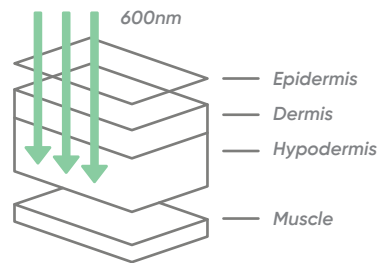

RELAX ZONE

OPENING FROM NOVEMBER 2025

Exclusive wellness for ELEVATE members

RED LIGHT THERAPY

FACE TREATMENT - 600NM BENEFITS

- Stimulates collagen production for smoother skin
- Reduces fine lines and wrinkles
- Improves circulation for natural glow
- Calms inflammation & redness
- Supports skin healing & recovery